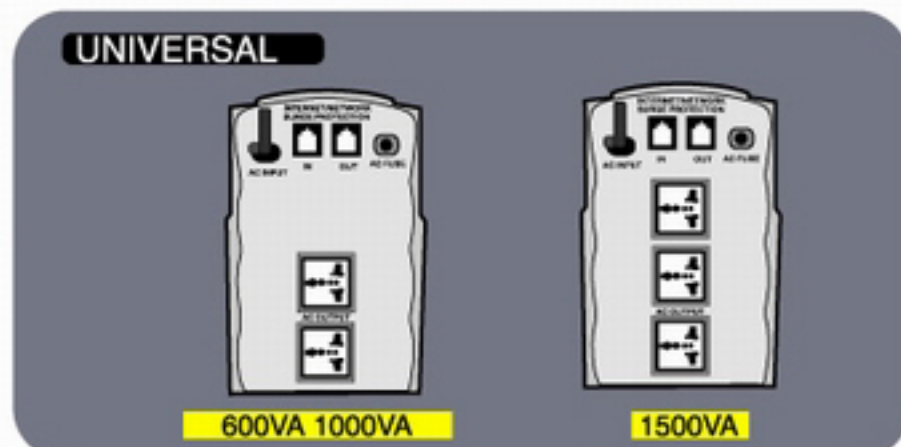

► Real Panel

Load Side

APLUS POWER CORP.

No. 36-3 Nanan Road, Tzu-Tong, Yunlin Hsien, Taiwan, R.O.C.

Sale Office

Tel: 886-2-28341269

Fax: 886-2-28341449

<http://www.aplusups.com.tw>

E-mail: sales@aplusups.com.tw