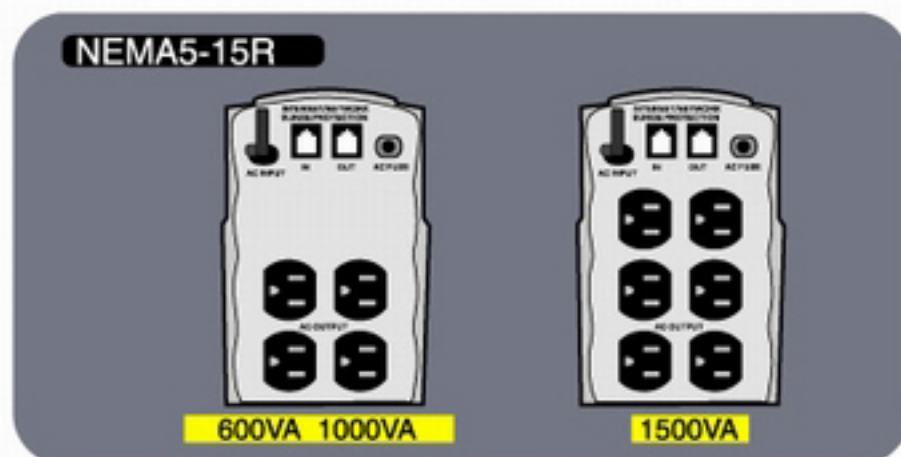

► Real Panel

Load Side

APLUS POWER CORP.

No. 36-3 Nanan Road, Tzu-Tong, Yunlin Hsien, Taiwan, R.O.C.

Sale Office

Tel: 886-2-28341269

Fax: 886-2-28341449

<http://www.aplusups.com.tw>

E-mail: sales@aplusups.com.tw